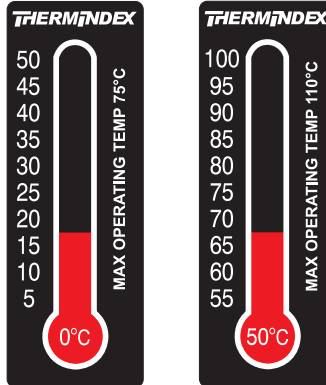

TEMPRITE INDICATOR

°C 2 8

Specifications:

Type: Vertical, self adhesive
 Size: 96mm x 40mm (3.78" x 1.57")
 Scale: °C

TRAFFIC LIGHT INDICATOR

Shows Green when below the Lower Rated Temperature

Shows Amber when between the Lower Rated Temperature and Upper Rated Temperature

Shows Red when above the Upper Rated Temperature

°C 50 50 to 70 70

Specifications:

Size: 48mm x 52mm (1.89" x 2.04")
 Type: Horizontal, self adhesive
 Scale: °C

SINGLE EVENT TOO HOT

°C 55

Specifications:

Size: 24mm (0.94") diameter
 Type: Circular, self adhesive
 Scale: None

GO/NO GO

°C 50 °C 70

Specifications:

Size: 24mm (0.94") diameter
 Type: Circular, self adhesive
 Scale: None

TEN LEVEL THERMOMETER

°C 5 10 15 20 25 30 35 40 45 50
 °C 55 60 65 70 75 80 85 90 95 100

Specifications:

Size: 18mm x 51mm (0.7" x 2")
 Type: Vertical, self adhesive.
 Scale: °C

HAND HOT INDICATORS

°C 50

Specifications:

Size: 37mm (1.46") diameter
 Type: Circular, self adhesive
 Scale: None

ALL THESE NEW EASY READ PRODUCTS
 CAN BE CUSTOM MADE TO ANY SPECIFICATION
 WITH TEMPERATURES BETWEEN 0 AND 100 C.