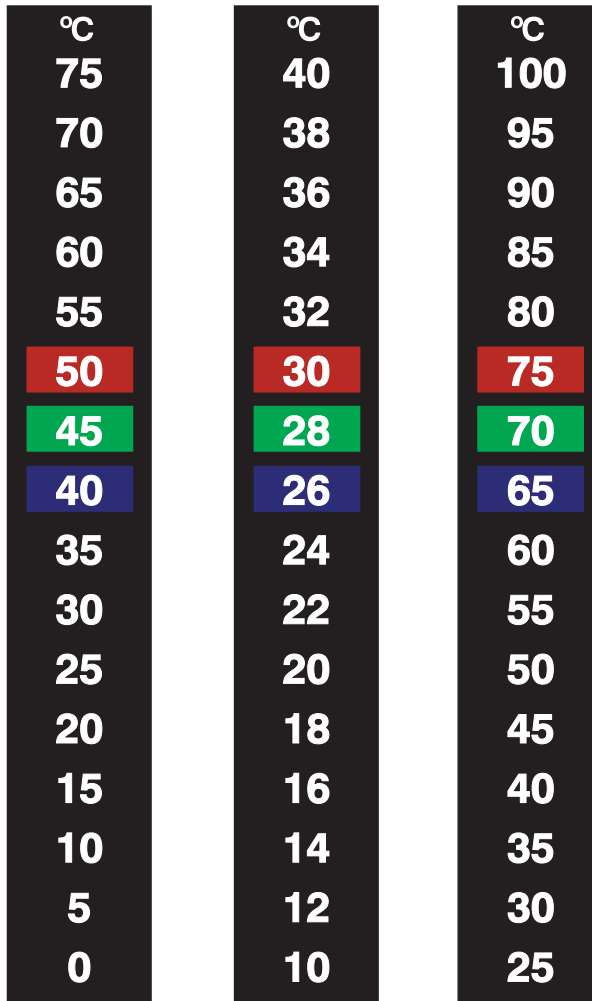

16 LEVEL THERMOMETER

°C	0	5	10	15	20	25	30	35	40	45	50	55	60	65	70	75
°C	10	12	14	16	18	20	22	24	26	28	30	32	34	36	38	40
°C	25	30	35	40	45	50	55	60	65	70	75	80	85	90	95	100

Specifications:

Size: 132mm x 19mm (5.2" x 0.75")
Type: Vertical, self adhesive.
Scale: °C

°C	0	5	10	15	20	25	30	°C
°F	32	41	50	59	68	77	86	°F

7 LEVEL THERMOMETER

°C	0	5	10	15	20	25	30
°C	30	35	40	45	50	55	60
°C	60	65	70	75	80	85	90

Specifications:

Size: 12.75mm x 45mm (0.5" x 1.77")
Type: Horizontal, self adhesive.
Scale: °C and °F