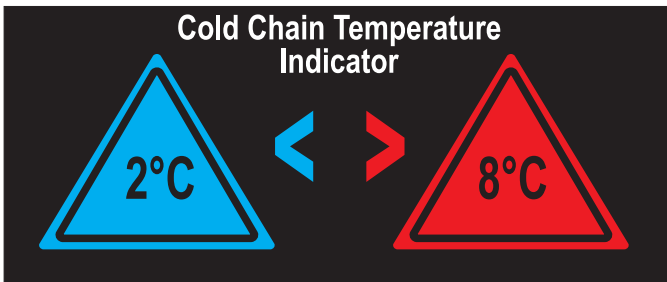

Specifications:

Size: 10mm x 90mm (0.39" x 3.54")
 Type: Horizontal, self adhesive.
 Scale: °C

12 LEVEL FRIDGE THERMOMETER

°C 1 2 3 4 5 6 7 8 9 10 11 12

Specifications:

Size: 10mm x 90mm (0.39" x 3.54")
 Type: Horizontal, self adhesive.
 Scale: °C

TEMPRITE INDICATOR

°C 2 8

Specifications:

Type: Vertical, self adhesive
 Size: 96mm x 40mm (3.78" x 1.57")
 Scale: °C

TRAFFIC LIGHT INDICATOR

Shows Green when below the Lower Rated Temperature

Shows Amber when between the Lower Rated Temperature and Upper Rated Temperature

Shows Red when above the Upper Rated Temperature

°C 50 50 to 70 70

Specifications:

Size: 48mm x 52mm (1.89" x 2.04")
 Type: Horizontal, self adhesive
 Scale: °C

SINGLE EVENT TOO HOT

°C 55

Specifications:

Size: 24mm (0.94") diameter
 Type: Circular, self adhesive
 Scale: None